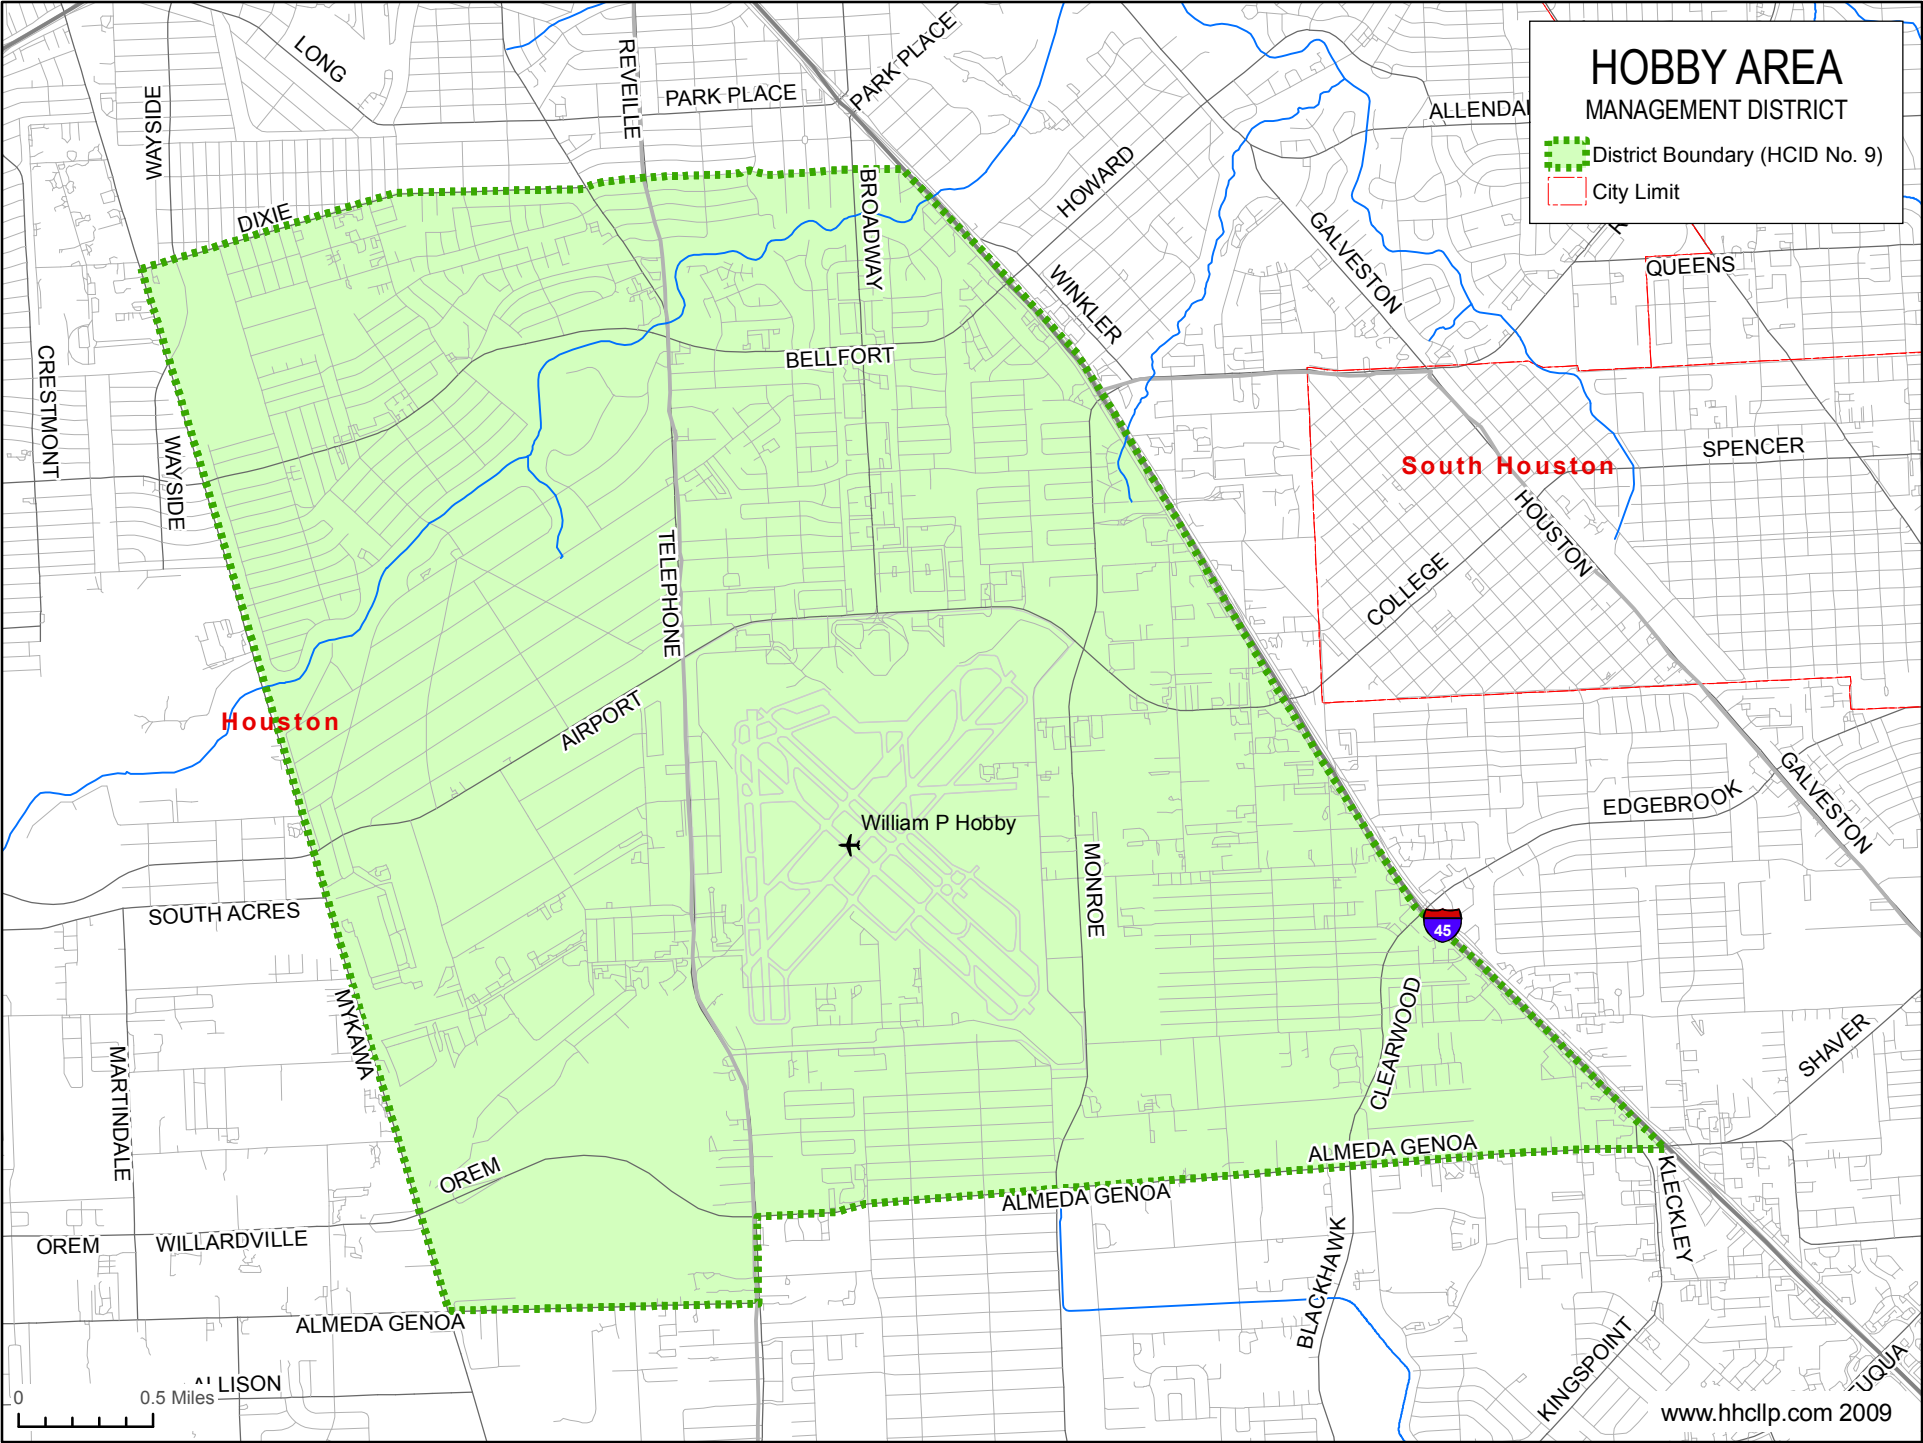

HOBBY AREA MANAGEMENT DISTRICT

-  District Boundary (HCID No. 9)
-  City Limit

0 0.5 Miles