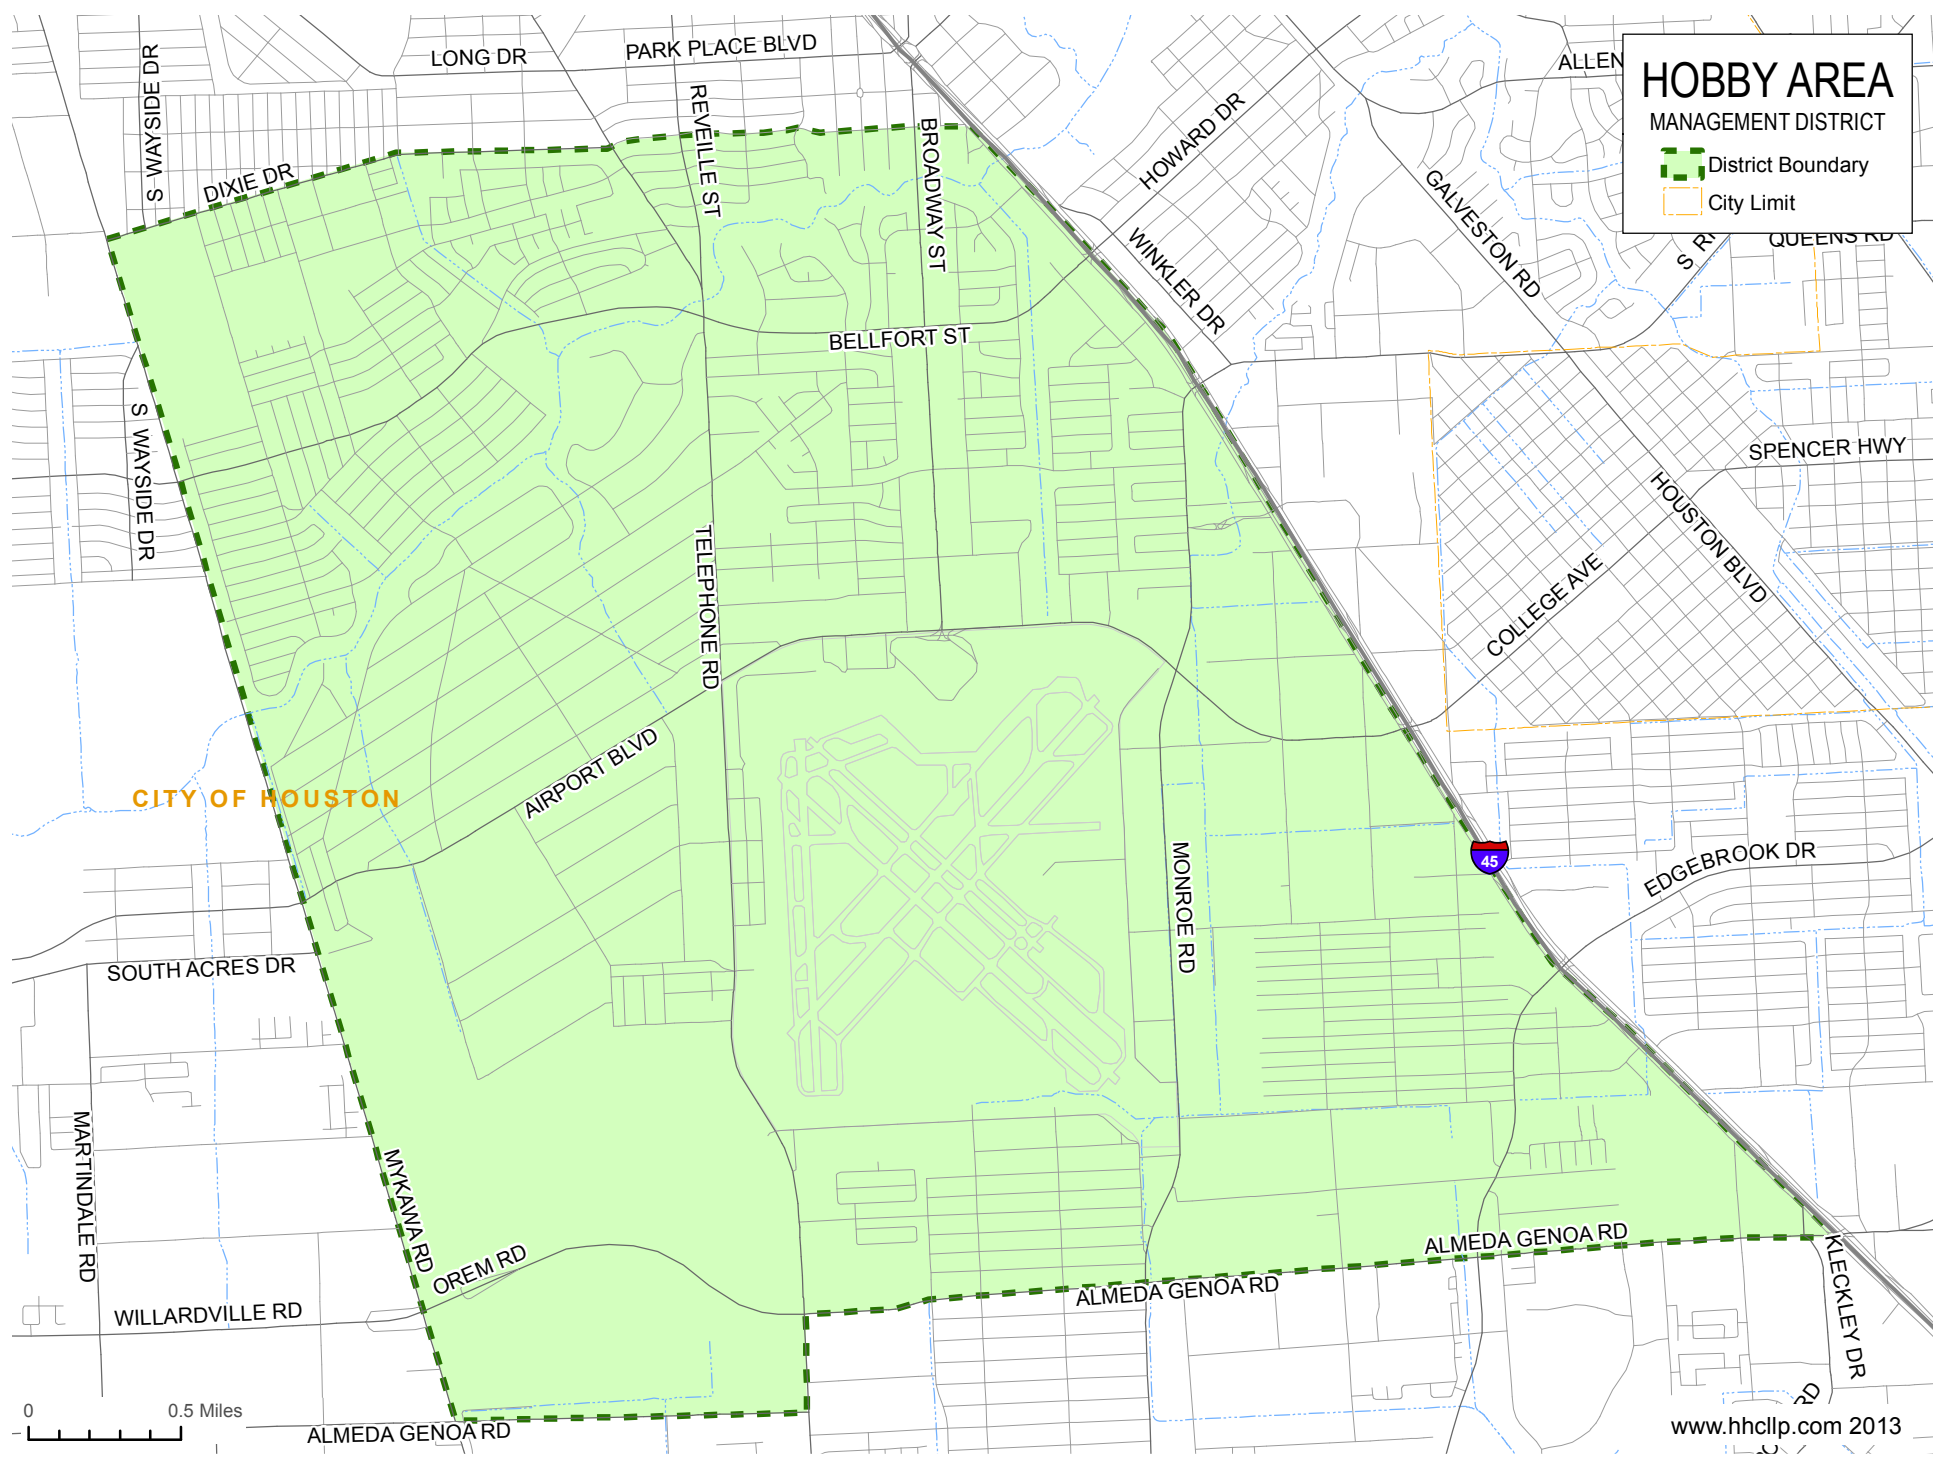

HOBBY AREA

MANAGEMENT DISTRICT

-  District Boundary
-  City Limit

0 0.5 Miles